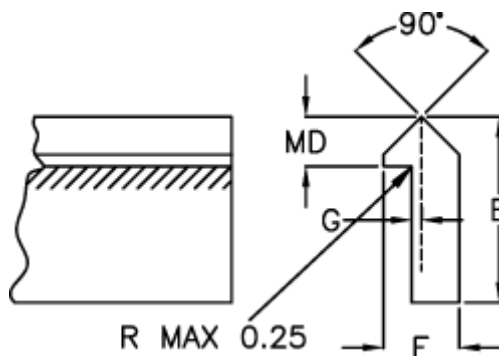

Data Sheet

Article number: 055621000

Description: Single edge track TS2 1000mm

Measures

E = 15.87

F = 6.35

G = 0.78

Kg/m = 0.509

MD(T) = 4.75